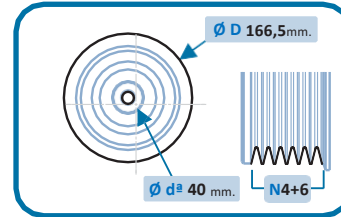

TECHNICAL INFORMATION / INFORMACIÓN TÉCNICA INFORMATIONS TECHNIQUES / INFORMAÇÃO TÉCNICA

17-1081KIT B