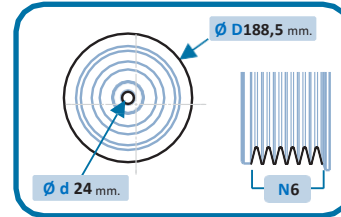

Check the alignment of the pulleys and add the supplied washer if necessary.

Assembly instruction:

This Crankshaft Pulley has been designed to work with the Overrunning Alternator Pulley Ref. 30-1148. **Failure to assemble the complete KIT will invalidate the warranty of your IJS GROUP product.** Tighten the torque to 130 NM and tighten the screw 180°. **Check the alignment of the pulleys and add the supplied washer if necessary.** When changing the pulley, respect the direction, change the belts and adjust them to the correct tension.