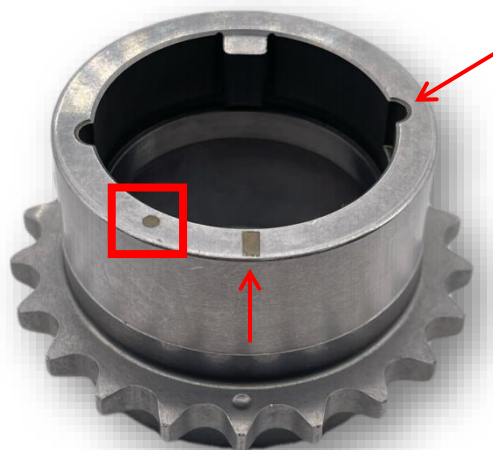

Technical information

NISSAN, RENAULT & OPEL / VAUXHALL 2.3DCi

40-1164FK vs 40-1314FK

VISUAL DIFFERENCES

40-1164FK

40-1314FK

| MANUFACTURER | MODEL | TYPE | DATE |
|--------------|--------------|---------------|-----------|
| NISSAN | NAVARA (D23) | 2.3 DCi | 01/2015 - |
| NISSAN | NV400 | dCi 100 > 165 | 11/2011 - |
| OPEL | MOVANO B | 2.3 CDTiFWD | 05/2010 - |
| RENAULT | MASTER III | 2.3 DCi | 02/2010 - |
| VAUXHALL | MOVANO MK II | 2.3 CDTi | 05/2010 - |

| ENGINE CODE | IJS GROUP |
|-------------|-----------|
| M9T 670 | 40-1164FK |
| M9T 672 | 40-1164FK |
| M9T 676 | 40-1164FK |
| M9T 678 | 40-1164FK |
| M9T 680 | 40-1164FK |
| M9T 686 | 40-1164FK |
| M9T 690 | 40-1164FK |
| M9T 692 | 40-1164FK |
| M9T 694 | 40-1164FK |
| M9T 696 | 40-1164FK |
| M9T 698 | 40-1164FK |
| M9T 700 | 40-1314FK |
| M9T 702 | 40-1164FK |
| M9T 710 | 40-1314FK |
| M9T 870 | 40-1164FK |
| M9T 880 | 40-1164FK |
| M9T 890 | 40-1164FK |
| M9T 896 | 40-1164FK |
| M9T 898 | 40-1164FK |
| YS23DDT | 40-1164FK |
| YS23DDTT | 40-1164FK |