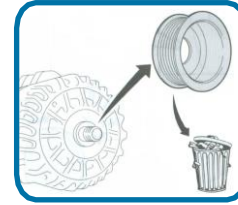

ANTI-VIBRATION KIT composed of crankshaft pulley Ref. 17-1029 and alternator pulley Ref. 30-1043

OEM → CITROËN: 0515R0 / 0515T0 / 0515V0 / 0515V4 / 0515V7 / 0515V8 / 0515P8 FORD: 1147683 / 1319519 / 1369546 / 1473366 / 1485765 / 1517975 / 1517976 / 2S6Q6B319AD / 2S6Q6B319AA / 2S6Q6B319AB / 3M5Q6B319CB / 3M5Q6B319CC MAZDA: Y60311401 VOLVO: 31251290 / 31272289