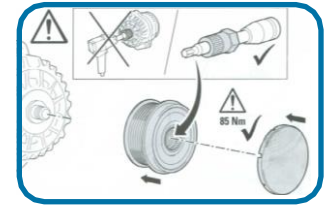

ANTI-VIBRATION KIT composed of crankshaft pulley Ref. 17-1029 and alternator pulley Ref. 30-1043

OEM → CITROËN: 0515R0 / 0515T0 / 0515V0 / 0515V4 / 0515V7 / 0515V8 / 0515P8 FORD: 1147683 / 1319519 / 1369546 / 1473366 / 1485765 / 1517975 / 1517976 / 2S6Q6B319AD / 2S6Q6B319AA / 2S6Q6B319AB / 3M5Q6B319CB / 3M5Q6B319CC MAZDA: Y60311401 VOLVO: 31251290 / 31272289