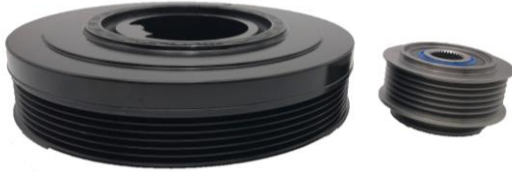

## TECHNICAL INFORMATION / INFORMACIÓN TÉCNICA INFORMATIONS TECHNIQUES / INFORMAÇÃO TÉCNICA

17-1029KIT A

**ANTI-VIBRATION KIT composed of crankshaft pulley Ref. 17-1029 and alternator pulley Ref. 30-1043**

### Assembly instruction:

This Crankshaft Pulley has been designed to work with the Overrunning Alternator Pulley Ref. 30-1043.

**Failure to assemble the complete KIT will invalidate the warranty of your IJS GROUP product.**

### Instrucciones de montaje:

Esta polea del cigüeñal ha sido diseñada para funcionar con la polea libre del alternador Ref. 30-1043.

**No montar el KIT completo invalidará la garantía de su producto IJS GROUP.**