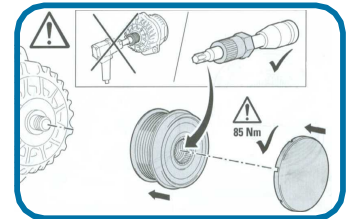

TECHNICAL INFORMATION / INFORMACIÓN TÉCNICA INFORMATIONS TECHNIQUES / INFORMAÇÃO TÉCNICA

17-1029KIT A

ANTI-VIBRATION KIT composed of crankshaft pulley Ref. 17-1029 and alternator pulley Ref. 30-1043

OEM → CITROËN: 0515R0 / 0515T0 / 0515V0 / 0515V4 / 0515V7 / 0515V8 / 0515P8 FORD: 1147683 / 1319519 / 1369546 / 1473366 / 1485765 / 1517975 / 1517976 / 2S6Q6B319AD / 2S6QGB319AA / 2S6QGB319AB / 3M5Q6B319CB / 3M5Q6B319CC MAZDA: Y60311401 VOLVO: 31251290 / 31272289

Assembly instruction:

This Crankshaft Pulley has been designed to work with the Overrunning Alternator Pulley Ref. 30-1043.

Failure to assemble the complete KIT will invalidate the warranty of your IJS GROUP product.

Tighten the torque to 130 NM and tighten the screw 180°.

When changing the pulley, respect the direction, change the belts and adjust them to the correct tension.

ES

Instrucciones de montaje:

Esta polea del cigüeñal ha sido diseñada para funcionar con la polea libre del alternador Ref. 30-1043.