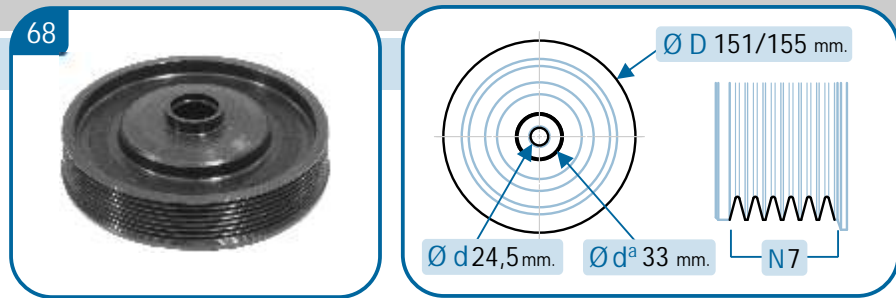

NISSAN

Car	Engine	C.V.	Part	Code	Car	Engine	C.V.	Part	Code
Primastar	2.0 16V	120	F4R720	07/02 >					

OPEL

Car	Engine	C.V.	Part	Code	Car	Engine	C.V.	Part	Code
Vivaro	2.0 16V	120	F4R720	09/00 >