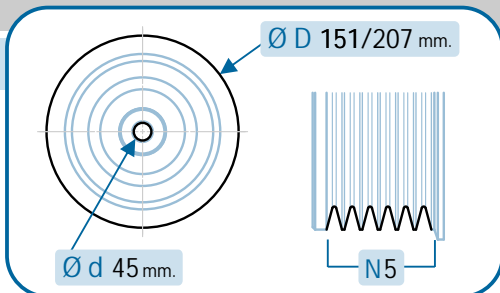

PEUGEOT

Car	Gears	C.V.	Model	Period	Car	Gears	C.V.	Model	Period
605	2.5TD	129	DK5ATE	07/94 > 09/99	Boxer	2.5TD 4X4	103	T8A(DJ5)	03/94 > 05/02
Boxer	2.5D	86	T9A(DJ5)	03/94 > 05/02	Boxer	2.5TDI	107	THX(DJ5TED)	01/97 > 04/02
Boxer	2.5D 4X4	86	T9A(DJ5)	03/94 > 05/02	Boxer	2.5TDI 4X4	107	THX(DJ5TED)	01/97 > 04/02
Boxer	2.5TD	103	T8A(DJ5)	03/94 > 05/02