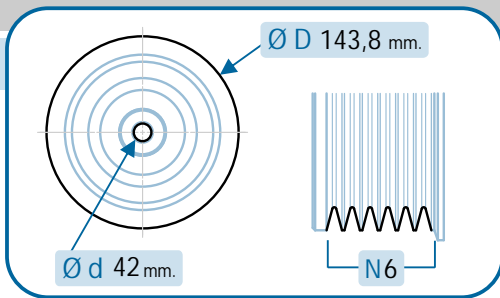

17-1016

OE Productos Originales equivalentes.
CITROËN/PEUGEOT: 0515.S2

CITROËN

Car	Eng	C.V.	Ref	Per	Car	Eng	C.V.	Ref	Per
C5	3.0i V6 24V	207	ES9J4S XFX	01 >	Xantia	3.0i V6 24V		ES9J4S XFX	11/96 > 10/02
C8	3.0i V6 24V	204	ES9J4S XFX	10/02 >	XM	3.0i V6 24V	190	ES9J4S XFX	05/97 > 04/00

PEUGEOT

Car	Eng	C.V.	Ref	Per	Car	Eng	C.V.	Ref	Per
406	3.0i V6 24V	190	ES9J4	97 > 05	407	3.0i V6 24V	211	ES9A XFX	04 >
406	3.0i V6 24V	190	ES9J4S	97 > 05	605	3.0i V6 24V	190	ES9J4	07/97 > 06/00
406	3.0i V6 24V	208	ES9J4	97 > 05	607	3.0i V6 24V		ES9J4S XFX	00 >
406	3.0i V6 24V	208	ES9J4S	97 > 05	807	3.0i V6 24V	208	ES9J4S XFX	02 >

17-1017

NOTA: Esta referencia de polea ha sido sustituida y convalidada por la referencia 17-1077
NOTE: This reference pulley has been substituted and validated by the reference 17-1077
NOTA: Questo riferimento è stato sostituito e convalidato dal riferimento 17-1077
NOTE: Cette référence a été remplacée et validé par la référence 17-1077

17-1018

OE Productos Originales equivalentes.
CITROËN/PEUGEOT: 0515.G6

CITROËN

Car	Eng	C.V.	Ref	Per	Car	Eng	C.V.	Ref	Per
Xantia	2.0 16V	155	XU10J4	93 > 97	ZX	1.6 16V		XU10J4	91 >
XM	2.0 16V		XU10J4	08/94 > 04/00	ZX	1.8 16V		XU10J4	91 >
Xsara	2.0 16V		XU10J4	01/98 >	ZX	2.0 16V		XU10J4	91 >