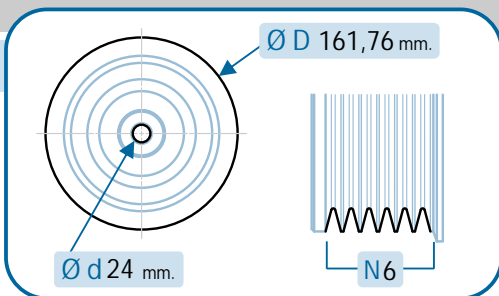

VOLKSWAGEN

Car	Engine	C.V.	Part	Period	Car	Engine	C.V.	Part	Period
Passat	1.8T 20V	150	AWL	11/01 > 05/05	Passat	2.0	115	BFF	11/01 > 05/05
Passat	1.8T 20V	150	AWT	11/01 > 05/05	Passat	2.0 4motion	115	AZM	11/01 > 05/05
Passat	2.0	115	AZM	11/01 > 05/05	Passat	2.0	130	ALT	11/01 > 05/05

97