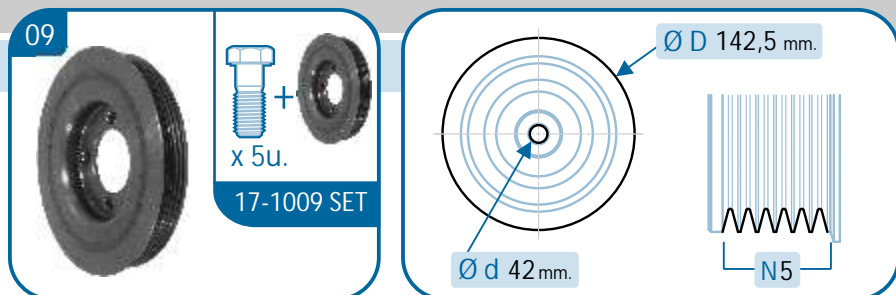

17-1008

VOLKSWAGEN

		C.V.					C.V.		
New Beetle	1.8T	150	AWV	10/99 >	Sharan	1.8T 20V	150	AJH	09/97 > 03/10
New Beetle	1.8T	150	BKF	10/99 >	Sharan	1.8T 20V	150	AWC	09/97 > 03/10
New Beetle	1.8T	180	AWP	11/01 > 06/05	Sharan	2.0 8V	116	ADY	09/95 > 02/00
New Beetle	1.8T	180	BNU	11/01 > 06/05	Touran	2.0 EcoFuel	109	BSX	02/06 > 05/09
New Beetle	2.0	115	AEG	01/98 > 10/10	Touran	2.0FSI	150	AXW	10/03 > 11/05
New Beetle	2.0	115	AQY	01/98 > 10/10	Touran	2.0FSI	150	BLR	10/03 > 11/05
Passat V	2.0FSI	150	BLR	03/05 > 07/10	Touran	2.0FSI	150	BLX	10/03 > 11/05
Passat V	2.0FSI	150	BLY	03/05 > 07/10	Touran	2.0FSI	150	BLY	10/03 > 11/05
Passat V	2.0FSI	150	BLX	03/05 > 07/10	Touran	2.0FSI	150	BVX	10/03 > 11/05
Passat V	2.0FSI	150	BVX	03/05 > 07/10	Touran	2.0FSI	150	BVY	10/03 > 11/05
Polo	1.8GTI	150	BJX	09/05 > 11/09	Touran	2.0FSI	150	BVZ	10/03 > 11/05
Polo	1.8GTI	180	BBU	09/05 > 11/09	Transporter T5	2.0 8V	115	AXA	05/03 >

17-1009/SET

OE Productos Originales equivalentes.
CITROËN/PEUGEOT: 0515.L6

CITROËN

		C.V.					C.V.		
AX	1.5D	58	TUD5	08/94 > 12/97	Saxo	1.5D	57	TUD5	09/96 > 09/03
Saxo	1.5D	54	TUD5	09/96 > 09/03	Xsara	1.5D	57	TUD5	04/97 > 09/00

PEUGEOT

		C.V.					C.V.		
106 I	1.5D	54	TUD5	06/94 > 04/96	106 II	1.5D	55	TUD5	05/96 >