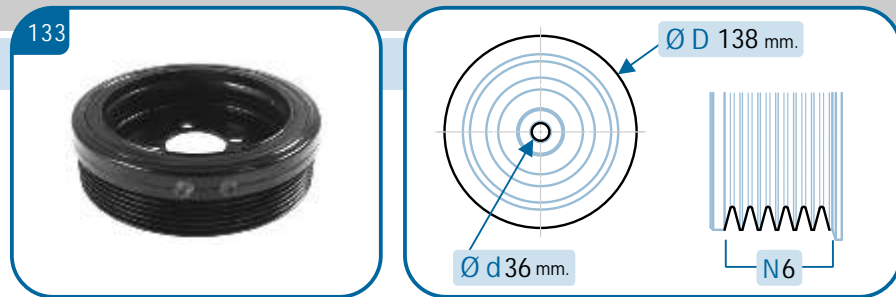

17-1133

OE Productos Originales equivalentes.
BMW: 11237548003

BMW

		C.V.					C.V.		
1 (E81)	116I	115	N43B16A	03/07 > 09/12	3 (E90)	318I	129	N46B20	09/05 > 03/07
1 (E81)	116I	115	N43B16A	03/07 > 09/12	3 (E90)	318I	129	N46B20B	09/05 > 03/07
1 (E81)	116I	122	N43B16A	03/07 > 09/12	3 (E90)	320I	150	N46B20	01/05 > 03/07
1 (E81)	116I	122	N43B16A	03/07 > 09/12	3 (E90)	320I	150	N46B20A	01/05 > 03/07
1 (E81)	118I	129	N43B16A	09/06 > 09/12	3 (E90)	320I	150	N46B20C	01/05 > 03/07
1 (E81)	118I	129	N46B20B	09/06 > 09/12	3 (E90)	320SI	173	N45B20A	05/06 > 12/11
1 (E81)	120I	150	N43B20A	09/06 > 09/12	3 (E91) Touring	318I	129	N46B20	01/06 >
1 (E81)	120I	150	N46B20B	09/06 > 09/12	3 (E91) Touring	318I	129	N46B20B	01/06 >
1 (E81)	120I	150	N46B20C	09/06 > 09/12	3 (E91) Touring	318I	143	N43B20A	09/07 >
1 (E81)	120I	156	N43B20A	09/06 > 09/12	3 (E91) Touring	320I	150	N46B20	09/05 >
1 (E81)	120I	156	N46B20B	09/06 > 09/12	3 (E91) Touring	320I	150	N46B20A	09/05 >
1 (E81)	120I	156	N46B20C	09/06 > 09/12	3 (E91) Touring	320I	150	N46B20C	09/05 >
1 (E82) Coupé	120I	170	N43B20A	09/09 >	3 (E91) Touring	320I	170	N43B20A	09/07 >
1 (E88) Descap.	118I	143	N43B20A	03/08 >	3 (E92) Coupé	320I	150	N46B20A	11/06 > 06/07
1 (E88) Descap.	120I	170	N43B20A	03/08 >	3 (E92) Coupé	320I	150	N46NB20B	11/06 > 06/07
3 (E46) Coupé	316CI	115	N45B16A	06/02 >	3 (E93) Descap.	320I	170	N43B20A	03/07 >
3 (E46) Coupé	318CI	143	N42B20	09/01 >	5 (E60)	520I	170	N43B20A	09/07 > 03/10
3 (E46) Coupé	318CI	143	N46B20	09/01 >	X3 (E83)	2.0I	150	N46B20	07/05 >
3 (E46) Coupé	318CI	150	N46B20A	03/05 >	X3 (E83)	2.0I	150	N46B20A	07/05 >
3 (E90)	316I	116	N45B16	02/06 > 12/11	Z4 (E85)	2.0I	150	N46B20	04/05 >
3 (E90)	316I	116	N45B16A	02/06 > 12/11	Z4 (E85)	2.0I	150	N46B20A	04/05 >
3 (E90)	316I	116	N45B16TU2	02/06 > 12/11