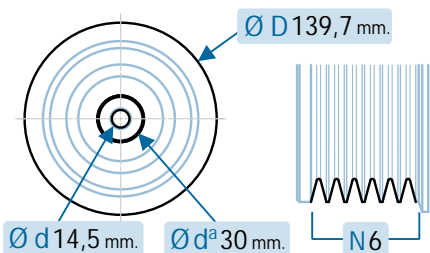

OPEL

Car	Motor	C.V.	Part	Year	Car	Motor	C.V.	Part	Year
Vivaro Combi	1.9DTI	101	F9Q 760	08/01 >					

42

x 1u.

17-1042 SET

17-1042/SET

OE Productos Originales equivalentes.
 FORD: 1079188, 1100051, XS4Q6B319FC
 XS4Q6B319FD