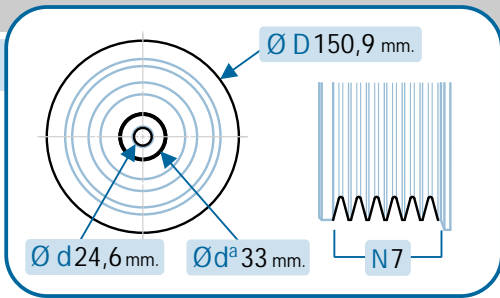

17-1031 KIT /SET

OE Productos Originales equivalentes.
NISSAN: 12303AW300, 1230300QBD
RENAULT: 8200268426, 8200297936
8200457775, 8200523072

KIT compuesto por polea de cigüeñal Ref. 17-1031 más polea de alternador

RENAULT

Car	Motor	C.V.	Part	Ref	Car	Motor	C.V.	Part	Ref
Espace III	1.9DCI	98	F9Q800	01/01 >	Mégane II	1.9DCI	120	F9Q800	11/02 >
Espace IV	1.9DCI	117	F9Q812	11/02 >	Mégane II	1.9DCI	120	F9Q812	11/02 >
Espace IV	1.9DCI	117	F9Q820	11/02 >	Scénic II	1.9DCI	120	F9Q800	11/02 >
Espace IV	1.9DCI	120	F9Q812	11/02 >	Scénic II	1.9DCI	120	F9Q812	11/02 >
Espace IV	1.9DCI	120	F9Q820	11/02 >	Trafic I	2.1D 8V	64	J8S758	06/94 > 10/97

NISSAN

Car	Motor	C.V.	Part	Ref
Primera	1.9DCI	120		04/03 >