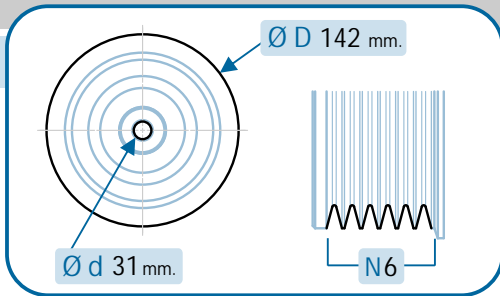

17-1014

OE Productos Originales equivalentes.
CITROËN/PEUGEOT: 0515.H3

CITROËN

Car	Gears	C.V.	Model	Period	Car	Gears	C.V.	Model	Period
Jumper	2.5D	86	T9A(DJ5)	03/94 > 05/02	Jumper	2.5TDI	107	THX(DJ5TED)	12/96 > 05/02
Jumper	2.5TD	103	T8A(DJ5T)	08/94 > 04/02	XM	2.5TD	129	THY(DK5ATE)	05/94 > 10/00