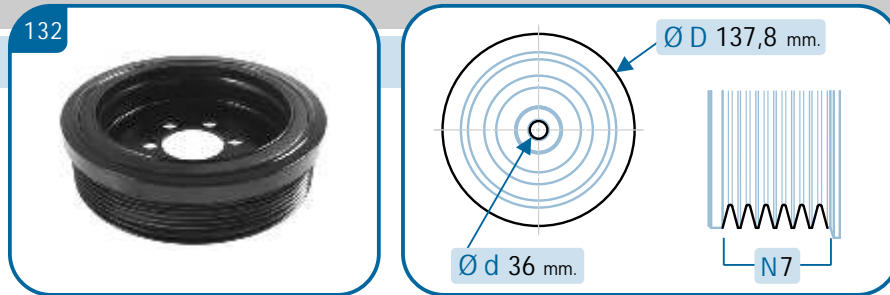

17-1131/SET

PEUGEOT

		C.V.					C.V.		
Partner	1.1	60	HDZ(TU1M)	06/96 >	Partner	1.4	75	KFX(TU3JP)	06/96 >
Partner	1.1	60	HFX(TU1JP)	06/96 >	Partner	1.4	75	TU32	06/96 >
Partner	1.4	75	KFW(TU3JP)	06/96 >					

132

17-1132

OE Productos Originales equivalentes.
BMW: 11237551308

BMW

		C.V.					C.V.		
1 (E81)	116I	122	N43B20A	11/08 > 09/12	3 (E90)	318I	143	N43B20A	09/07 > 12/11
1 (E81)	118I	143	N43B20A	09/06 > 09/12	3 (E90)	320I	170	N43B20A	09/07 > 12/11
1 (E81)	118I	143	N46B20B	09/06 > 09/12	3 (E91) Touring	316I	122	N43B16A	09/07 >
1 (E81)	120I	170	N43B20A	09/06 > 09/12	3 (E91) Touring	318I	143	N43B20A	09/07 >
1 (E81)	120I	170	N46B20B	09/06 > 09/12	3 (E91) Touring	320I	170	N43B20A	09/07 >
1 (E81)	120I	170	N46B20C	09/06 > 09/12	3 (E92) Coupé	320I	170	N43B20A	03/07 >
1 (E82) Coupé	120I	170	N43B20A	09/09 >	3 (E93) Descap.	320I	170	N43B20A	03/07 >
1 (E88) Descap.	118I	143	N43B20A	03/08 >	5 (E60)	520I	170	N43B20A	09/07 > 03/10
1 (E88) Descap.	120I	170	N43B20A	03/08 >	5 (E61) Touring	520I	170	N43B20A	09/07 >
3 (E90)	316I	122	N43B16A	09/07 > 12/11