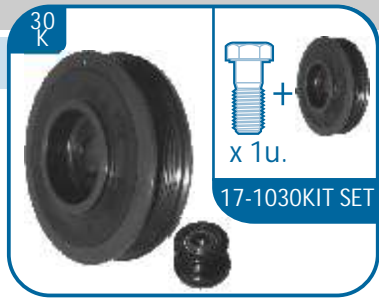

17-1030 KIT /SET

OE Productos Originales equivalentes.
OPEL: 0614411, 5614437, 90528648, 9128177
9614415
SAAB: 55351711, 9544461, 4772901

KIT compuesto por polea de cigüeñal Ref. 17-1030 más polea de alternador

OPEL

		C.V.					C.V.		
Astra G	2.0DI	82	X20DTL	09/98 > 12/04	Vectra B	2.0DI 16V	82	X20DTL	10/96 > 07/02
Astra G	2.0DI	82	Y20DTL	09/98 > 12/04	Vectra B	2.0DTI 16V	101	X20DTH	10/96 > 07/02
Astra G	2.0DTI 16V	101	X20DTH	06/99 > 01/05	Vectra B	2.0DTI 16V	101	Y20DTH	10/96 > 07/02
Astra G	2.0DTI 16V	101	Y20DTH	06/99 > 01/05	Vectra B	2.2DTI 16V	125	Y22DTR	09/00 > 04/02
Frontera B	2.2DTI 16V	116	X22DTH	10/98 > 03/02	Vectra C	2.0DTI 16V	101	Y20DTH	04/03 >
Frontera B	2.0DTI 16V	120	Y22DTR	04/02 >	Vectra C	2.2DTI 16V	125	Y22DTR	04/03 >
Omega B	2.0DTI 16V	101	X20DTH	09/97 > 09/00	Zafira A	2.0DI 16V	82	X20DTL	06/05 >
Omega B	2.2DTI 16V	120	Y22DTH	09/00 > 07/03	Zafira A	2.0DTI 16V	101	X20DTH	01/00 > 06/05
Signum	2.0DTI 16V	101	Y20DTH	04/03 >	Zafira A	2.0DTI 16V	101	Y20DTH	01/00 > 06/05
Signum	2.2DTI 16V	125	Y22DTR	04/03 >	Zafira A	2.2DTI 16V	125	Y22DTR	01/02 > 06/05
Sintra	2.2DTI	116	X22DTH	07/97 > 04/99					

SAAB

		C.V.					C.V.		
9.3	2.2TID	115	D223L	02/98 > 11/00	9.5	2.2TID	120	D223L	03/02 >
9.3	2.2TID	115	X22DTH	02/98 > 11/00	9.5	2.2TID	120	X22DTH	03/02 >
9.3	2.2TID	125	D223L	02/98 > 09/02