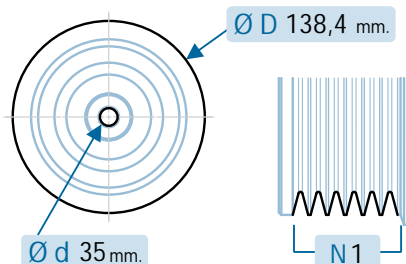

76

17-1076

OE Productos Originales equivalentes.
HYUNDAI/MITSUBISHI: MD160546, MD110165

HYUNDAI

Car	Gears	C.V.	Engine	Year	Car	Gears	C.V.	Engine	Year
Gallopier II	2.5TD	88		08/98 > 12/03					

MITSUBISHI

Car	Gears	C.V.	Engine	Year	Car	Gears	C.V.	Engine	Year
Montero	2.5TD	99	4D561TD	12/90 > 04/00	Montero	2.5TD 4x4	99	4D561TD	12/90 > 04/00