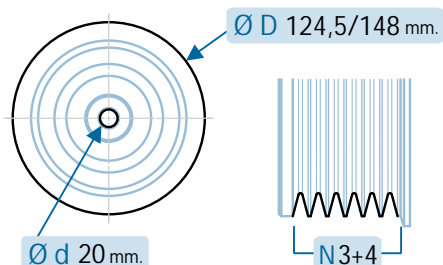

RENAULT

		C.V.					C.V.		
Clio I	1.2	54	D7F730	01/96 > 09/98	Kangoo	1.2	58	D7F746	08/97 >
Clio I	1.2	58	D7F730	01/96 > 09/98	Twingo	1.2	54	D7F700	05/96 >
Clio II	1.2	60	D7F722	03/99 > 05/01	Twingo	1.2	54	D7F701	05/96 >
Kangoo	1.2	58	D7F710	08/97 >	Twingo	1.2	58	D7F700	05/96 >
Kangoo	1.2	58	D7F720	08/97 >	Twingo	1.2	58	D7F701	05/96 >
Kangoo	1.2	58	D7F722	08/97 >	Twingo	1.2	58	D7F702	05/96 >
Kangoo	1.2	58	D7F726	08/97 >	Twingo	1.2	58	D7F703	05/96 >
Kangoo	1.2	58	D7F744	08/97 >	Twingo	1.2	58	D7F704	05/96 >

203