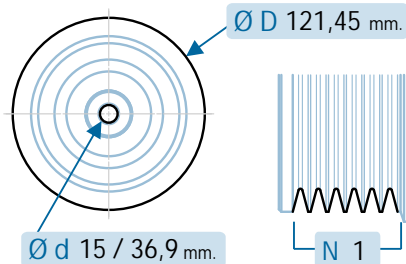

75

17-1075

OE Productos Originales equivalentes.
RENAULT: 7700853469

RENAULT

Car	Gears	C.V.	Engine	Year	Car	Gears	C.V.	Engine	Year
18	2.1D(-AC/-DA)		852710	11/81 > 07/86	21	2.1D	69	J8S740	89 > 94
18	2.1D(-AC/-DA)		852711	11/81 > 07/86	21	2.1D	69	J8S784	89 > 94
18	2.1TD(-AC/-DA)		J8S710	11/81 > 07/86	21	2.1D	72	J8S600	89 > 94
18	2.1TD(-AC/-DA)		J8S711	11/81 > 07/86	21	2.1D	72	J8S740	89 > 94
21	2.1D	69	J8S600	89 > 94	21	2.1D	72	J8S784	89 > 94

76

17-1076

OE Productos Originales equivalentes.
HYUNDAI/MITSUBISHI: MD160546, MD110165

HYUNDAI

Car	Gears	C.V.	Engine	Year	Car	Gears	C.V.	Engine	Year
Gallopier II	2.5TD	88		08/98 > 12/03					

MITSUBISHI

Car	Gears	C.V.	Engine	Year	Car	Gears	C.V.	Engine	Year
Montero	2.5TD	99	4D561TD	12/90 > 04/00	Montero	2.5TD 4x4	99	4D561TD	12/90 > 04/00