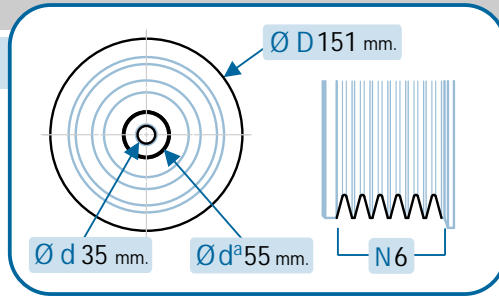

17-1030 KIT /SET

OE Productos Originales equivalentes.
OPEL: 0614411, 5614437, 90528648, 9128177
9614415
SAAB: 55351711, 9544461, 4772901

KIT compuesto por polea de cigüeñal Ref. 17-1030 más polea de alternador

OPEL

		C.V.					C.V.		
Astra G	2.0DI	82	X20DTL	09/98 > 12/04	Vectra B	2.0DI 16V	82	X20DTL	10/96 > 07/02
Astra G	2.0DI	82	Y20DTL	09/98 > 12/04	Vectra B	2.0DTI 16V	101	X20DTH	10/96 > 07/02
Astra G	2.0DTI 16V	101	X20DTH	06/99 > 01/05	Vectra B	2.0DTI 16V	101	Y20DTH	10/96 > 07/02
Astra G	2.0DTI 16V	101	Y20DTH	06/99 > 01/05	Vectra B	2.2DTI 16V	125	Y22DTR	09/00 > 04/02
Frontera B	2.2DTI 16V	116	X22DTH	10/98 > 03/02	Vectra C	2.0DTI 16V	101	Y20DTH	04/03 >
Frontera B	2.0DTI 16V	120	Y22DTR	04/02 >	Vectra C	2.2DTI 16V	125	Y22DTR	04/03 >
Omega B	2.0DTI 16V	101	X20DTH	09/97 > 09/00	Zafira A	2.0DI 16V	82	X20DTL	06/05 >
Omega B	2.2DTI 16V	120	Y22DTH	09/00 > 07/03	Zafira A	2.0DTI 16V	101	X20DTH	01/00 > 06/05
Signum	2.0DTI 16V	101	Y20DTH	04/03 >	Zafira A	2.0DTI 16V	101	Y20DTH	01/00 > 06/05
Signum	2.2DTI 16V	125	Y22DTR	04/03 >	Zafira A	2.2DTI 16V	125	Y22DTR	01/02 > 06/05
Sintra	2.2DTI	116	X22DTH	07/97 > 04/99					

SAAB

		C.V.					C.V.		
9.3	2.2TID	115	D223L	02/98 > 11/00	9.5	2.2TID	120	D223L	03/02 >
9.3	2.2TID	115	X22DTH	02/98 > 11/00	9.5	2.2TID	120	X22DTH	03/02 >
9.3	2.2TID	125	D223L	02/98 > 09/02