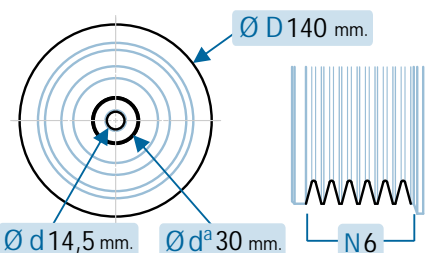

FORD

		C.V.					C.V.		
Fiesta	1.8DI	75	RTN	04/00 > 01/02	Focus I	1.8DI	90	C9DC	10/98 > 11/04
Fiesta	1.8DI	75	RTP	04/00 > 01/02	Focus I	TDDI	75	BHDA	08/99 > 11/04
Fiesta	1.8DI	75	RTQ	04/00 > 01/02	Focus I	TDDI	75	BHDB	08/99 > 11/04
Focus I	1.8DI	75	BHDA	08/99 > 11/04	Focus I	TDDI	90	C9DA	10/98 > 11/04
Focus I	1.8DI	75	BHDB	08/99 > 11/04	Focus I	TDDI	90	C9DB	10/98 > 11/04
Focus I	1.8DI	90	C9DA	10/98 > 11/04	Focus I	TDDI	90	C9DC	10/98 > 11/04
Focus I	1.8DI	90	C9DB	10/98 > 11/04					

43