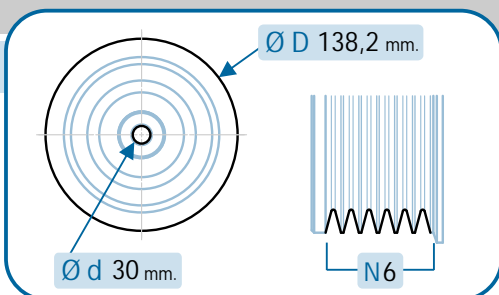

PEUGEOT

Car	Motor	C.V.	Part	Ref
Boxer	2.8HDI	128	814043S	09/00 > 04/02
Boxer	2.8HDI 4x4	128	814043S	09/00 > 04/02

Car	Motor	C.V.	Part	Ref
Boxer	2.8HDI	146	814043N	04/04 >

90