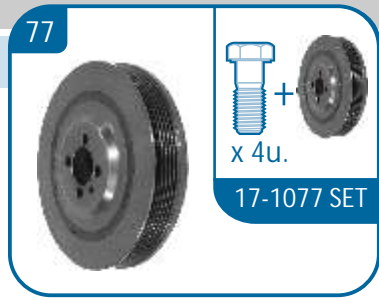

76

17-1076

OE Productos Originales equivalentes.
HYUNDAI/MITSUBISHI: MD160546, MD110165

HYUNDAI

Car	Gears	C.V.	Engine	Year	Car	Gears	C.V.	Engine	Year
Gallopier II	2.5TD	88		08/98 > 12/03					

MITSUBISHI

Car	Gears	C.V.	Engine	Year	Car	Gears	C.V.	Engine	Year
Montero	2.5TD	99	4D561TD	12/90 > 04/00	Montero	2.5TD 4x4	99	4D561TD	12/90 > 04/00