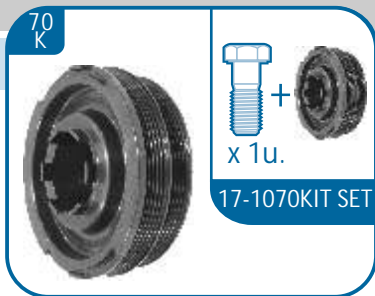

17-1070 KIT /SET

OE Productos Originales equivalentes.
BMW: 11232247887
LAND ROVER: LGH100750L
ROVER: LHG100750

KIT compuesto por polea de cigüeñal Ref. 17-1070 más polea de alternador

LAND ROVER

		C.V.					C.V.		
Freelander	2.0TD4	109	M 47	11/00 > 10/06	Freelander	2.0TD4	112	204D3	11/01 > 10/06

ROVER

		C.V.					C.V.		
75	2.0CDT	115	M 47 R	11/99 > 05/05