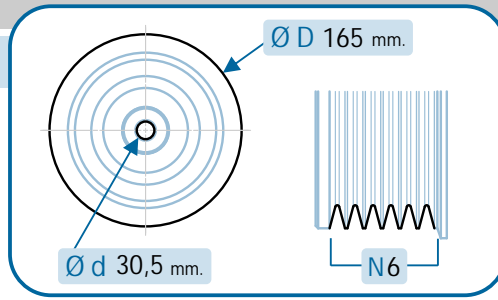

76

17-1076

OE Productos Originales equivalentes.
HYUNDAI/MITSUBISHI: MD160546, MD110165

HYUNDAI

Car	Gears	C.V.	Engine	Year	Car	Gears	C.V.	Engine	Year
Gallopier II	2.5TD	88		08/98 > 12/03					

MITSUBISHI

Car	Gears	C.V.	Engine	Year	Car	Gears	C.V.	Engine	Year
Montero	2.5TD	99	4D561TD	12/90 > 04/00	Montero	2.5TD 4x4	99	4D561TD	12/90 > 04/00