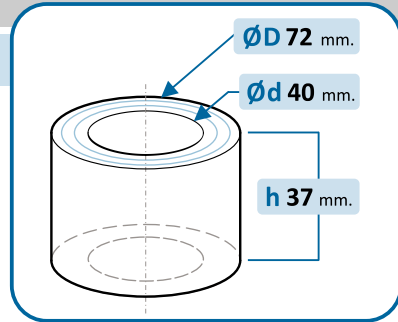

VOLKSWAGEN

Transporter	●		Trasporter syncro	●	

272