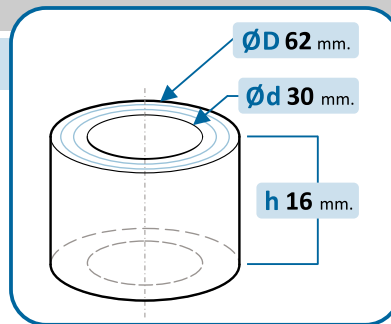

RENAULT

Clio	●	●	Languna	●	
Kangoo	●		Laguna Nevada	●