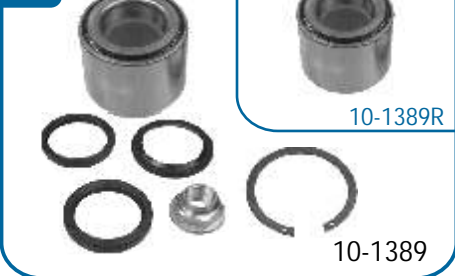

LAND ROVER

Defender	●	●	Land Rover	●	●
Discovery	●	●	Range Rover	●	●

389