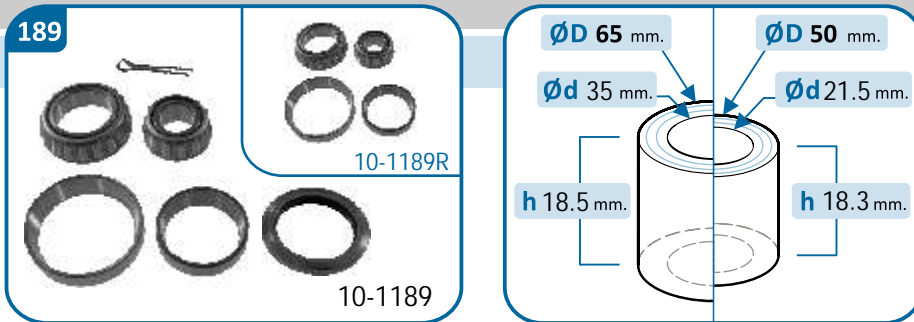

TOYOTA

Dyna	●		Hilux	●	
Hiace	●		Taro	●	

VOLKSWAGEN

Taro	●