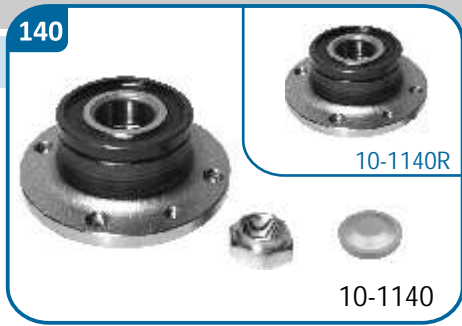

FORD

Fiesta	●		Fusion	●	
Focus	●