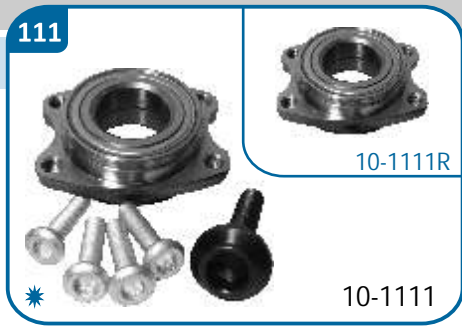

10-1111/R

OE Productos Originales equivalentes.
VAG: 4D0407625D, 8D0498625C, 8E0498625A
8E0498625B, 8E0598625B

AUDI

Icono	Icono	Icono	Icono	Icono	Icono
A4	●	●		RS4 Cabrio	●
A6	●	●		RS6 Avant	●
A8	●	●		S4	●
Coupe	●			S6	●
RS4 Avant	●	●		S8	●

SEAT

Icono	Icono	Icono
Exeo	●	

VOLKSWAGEN

Icono	Icono	Icono
Passat	●	●