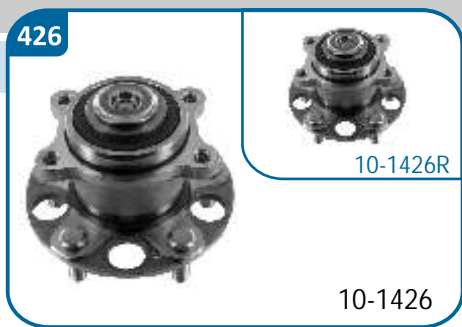

**HONDA**

Accord	●		Prelude	●	
CR-V	●				

10-1425/R

OE Productos Originales equivalentes.  
HONDA: 44300SDAA52, 44300SDAA51

**HONDA**

Accord	●		FR-V	●	
Civic	●				

10-1426/R

OE Productos Originales equivalentes.  
HONDA: 42200SEA951, 42200SDAA51  
42200TLOG51