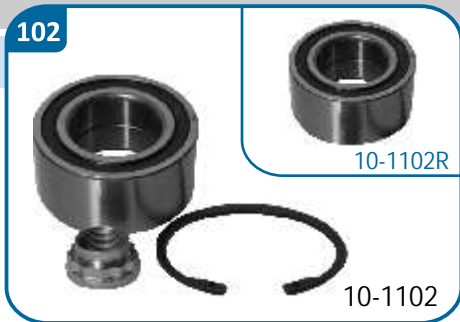

OPEL

Ascona	●			Corsa	●
Astra	●			Kadett	●
Combo	●			Vectra	●