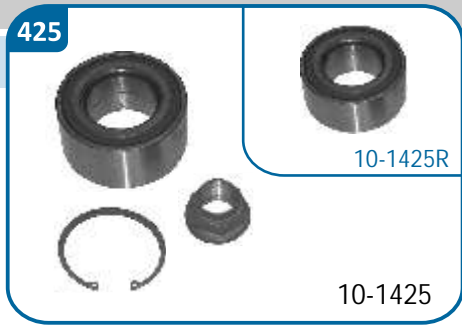

HONDA

Accord	●		Prelude	●	
CR-V	●