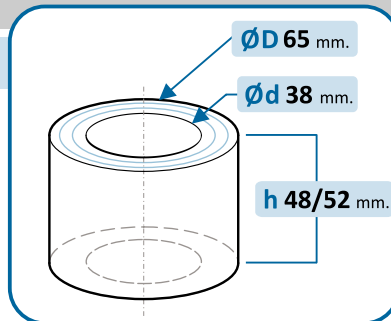

LAND ROVER

Defender	●	●	Land Rover	●	●
Discovery	●	●	Range Rover	●	●

389