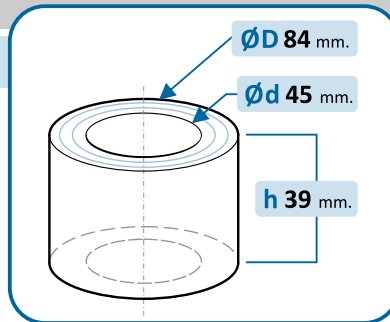

OPEL

Ascona	●			Corsa	●
Astra	●			Kadett	●
Combo	●			Vectra	●