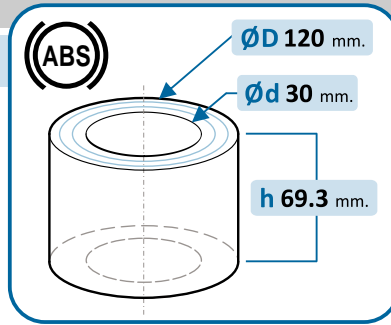

10-1171/R

OE Productos Originales equivalentes.
FIAT: 71714474
PSA: 335028, 9567217780

CITROËN

Evasion		●	Jumpy		●

FIAT

Scudo		●	Ulysse		●