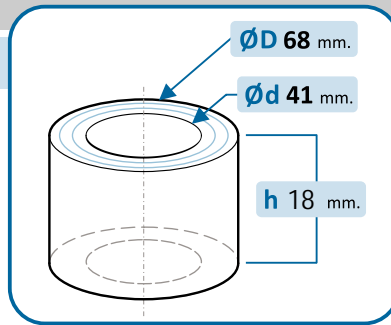

SUZUKI

Carry

Samurai

LJ80