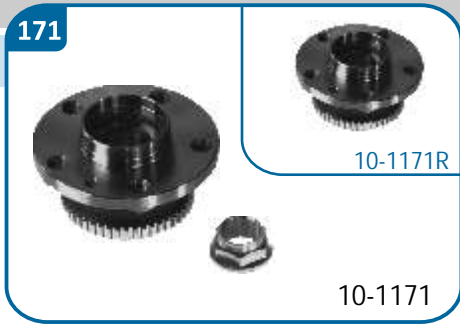

10-1171/R

OE Productos Originales equivalentes.
FIAT: 71714474
PSA: 335028, 9567217780

CITROËN

Evasion		●	Jumpy		●

FIAT

Scudo		●	Ulysse		●