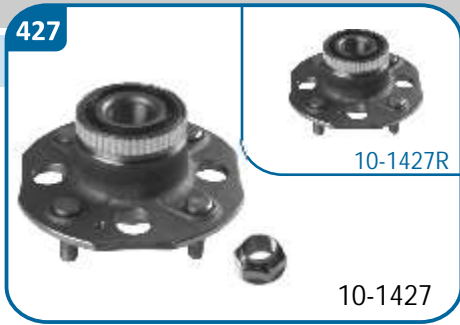

10-1427/R

OE Productos Originales equivalentes.
HONDA: 42200SN7E51, 42200SL4J51
42200SE0956
NISSAN: 42200SM4J51
ROVER: GHK1484

HONDA

Accord		•			

ROVER

Serie 600		•			

10-1428/R

OE Productos Originales equivalentes.
HONDA: 44300S1AE01, 44300S9A003
44300S47008, 44300SJKS01

HONDA

Civic	•		FR-V	•	
CR-V	•				

10-1429/R

OE Productos Originales equivalentes.
HONDA: 42200S5A008, 42200S5AJ01, 6454219

HONDA

Civic		•